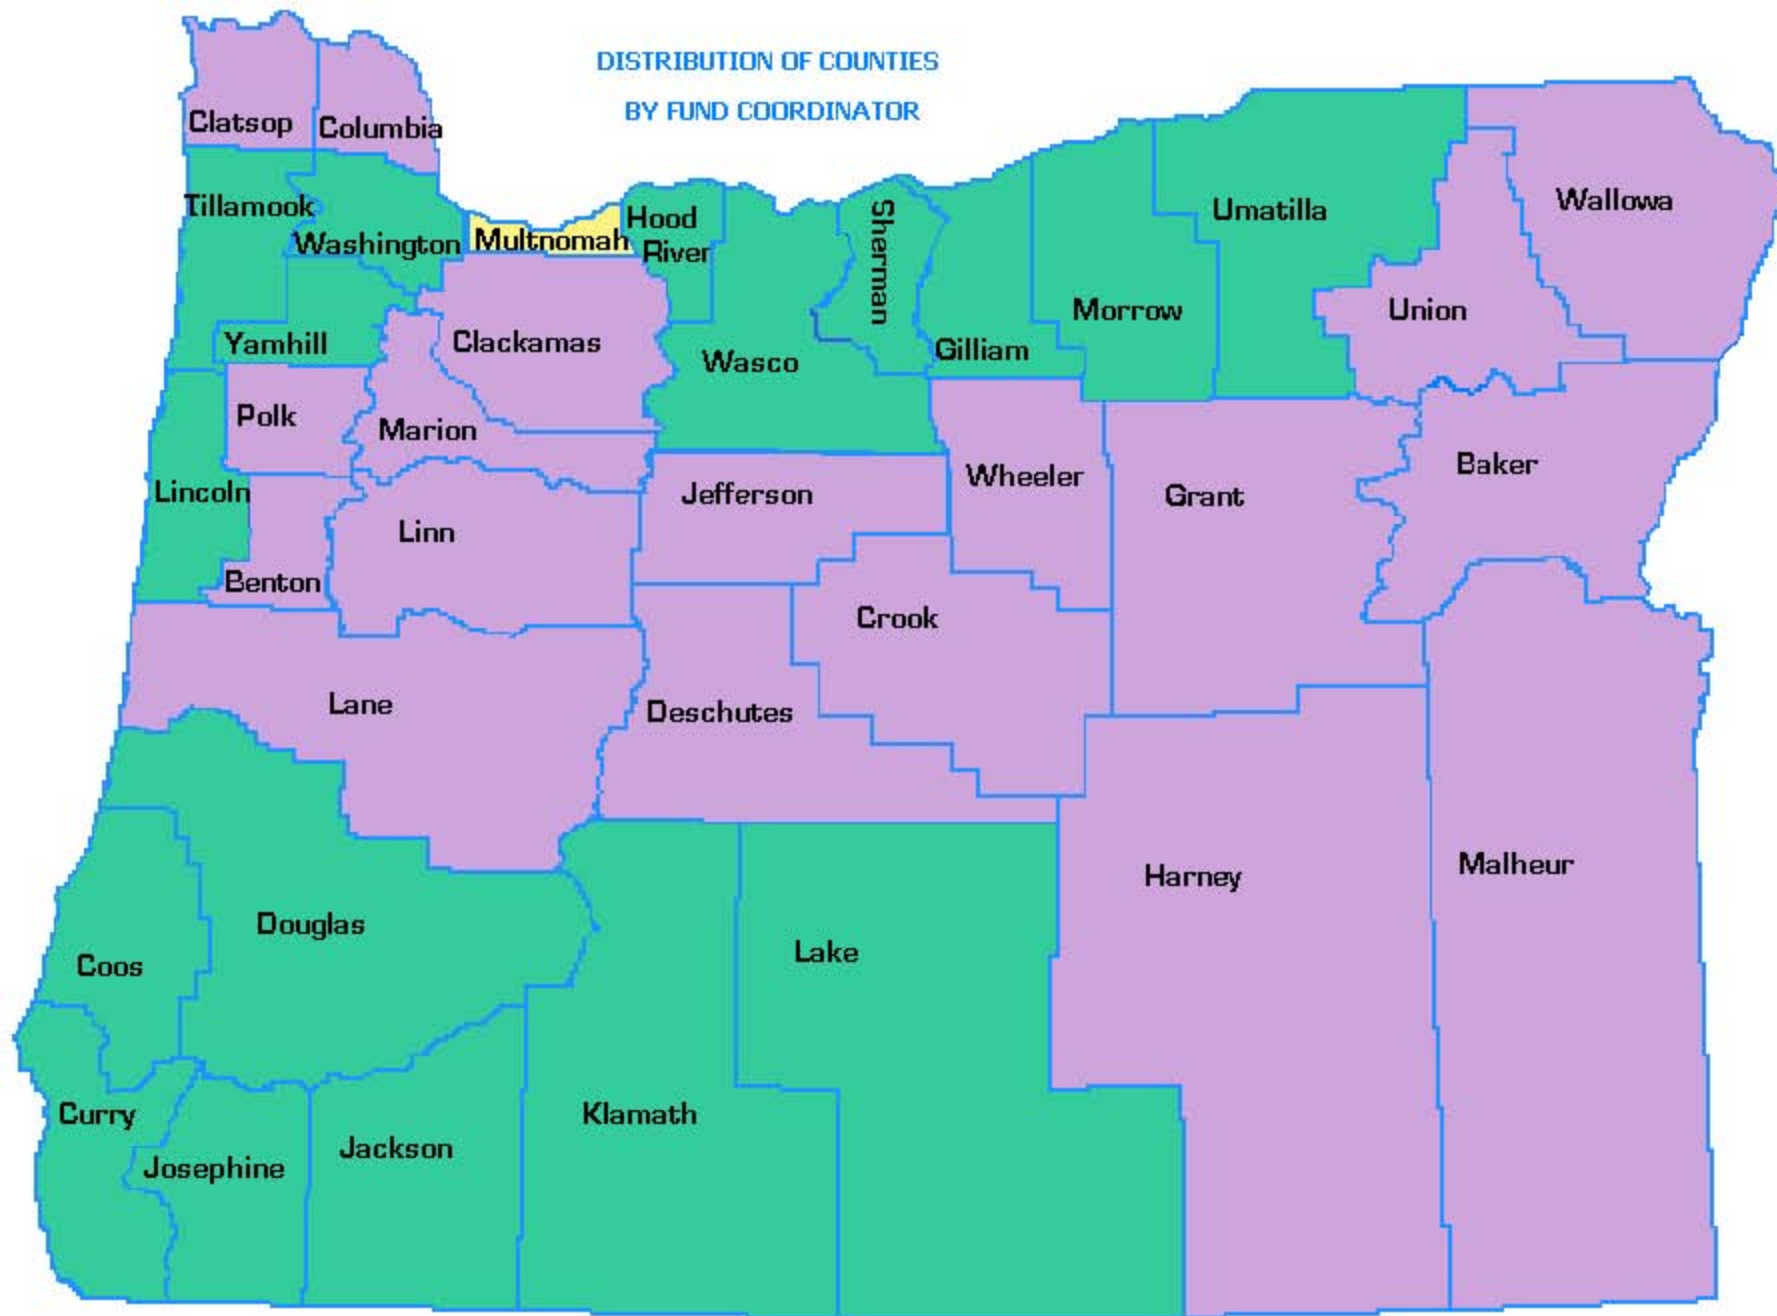

DISTRIBUTION OF COUNTIES
BY FUND COORDINATOR

Multnomah County

- Fund Coordinator: Cathy Relang
- Dougy Center
 - EI Programa Hispano/Project UNICA
 - Elders in Action
 - IRCO
 - Parents of Murdered Children
 - Portland Police Bureau
 - Portland State University
 - Portland Women's Crisis Line
 - Salvation Army
 - SEI
 - YWCA
- Fund Coordinator: Mackenzie Gray
- Bradley Angle
 - CARES NW
 - Insights Teen Parent Program
 - Multnomah County DAVAP
 - NAYA
 - Raphael House of Portland
 - ROSS
 - Volunteers of America: Home Free

Assigned to Mackenzie
 Split by Cathy and Mackenzie
 Assigned to Cathy